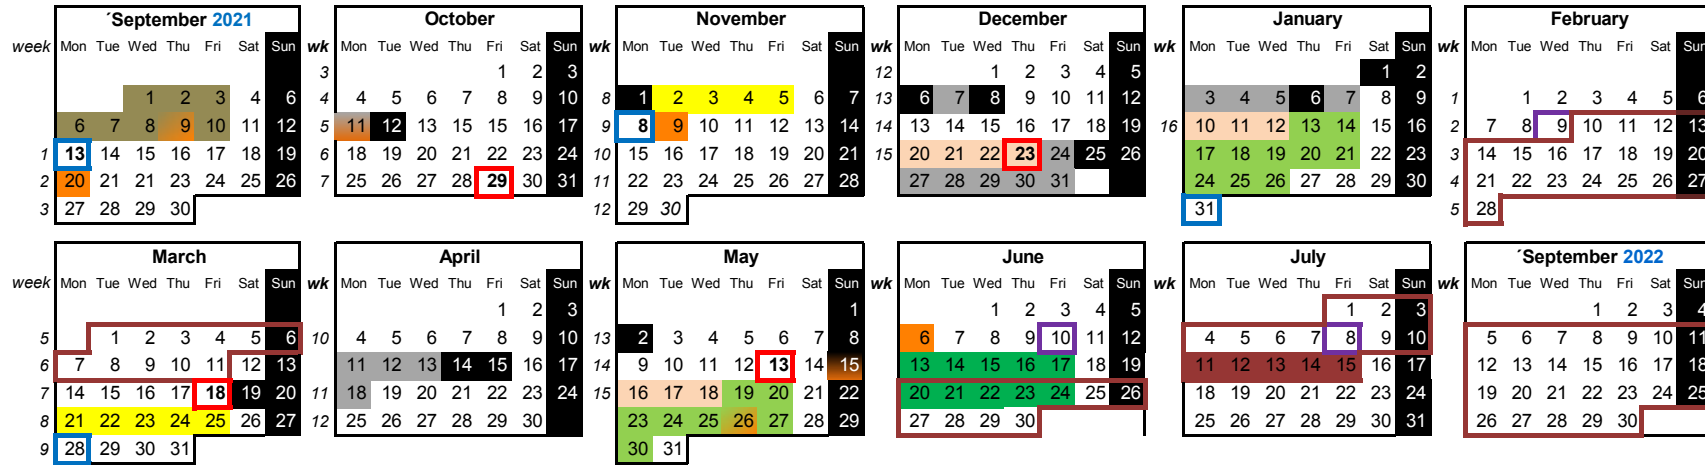

ACADEMIC CALENDAR YEAR 2021/22  
GRADUATE STUDIES - MASTERS

Non school days		Academic dates	1st Semester	2nd Semester	Other dates		
11 October	Local holidays (provisional)	<b>Zero Courses</b>	1-10 september				
7 December		<b>Start of classes (semester)</b>	13 september	31 jan	<b>1st SEM 2nd SEM</b>		
24 Dec to 7 Jan	Getafe	<b>Start of classes (term)</b>	13 sept / 8 nov	31 jan / 28 march	Surveys	Week 7	Week 7
11 to 18 April	Leganés	<b>Recoveries and Tutoring</b>	Week 15	Week 15	Term 1		
	Madrid-PT	<b>Possibility of advanced exams</b>			Surveys	Week 13	Week 13
		<b>End of classes (semester)</b>	23 dec	13 may	Term 2		
		<b>End of classes (term)</b>	29 oct / 23 dec	18 mar / 13 may	Closing of minutes	09-feb	10-jun
	State and regional holidays (provisional)	<b>Exams (term call)</b>	2-5 november	21-25 march	ordinary exams		
		<b>Term week: 8</b>			Closing of minutes	08-jul	
		<b>Exams (ordinary call)</b>	13-26 jan	19 may - 30 may	extraordinary call		
		<b>Exams (extraordinary call)</b>	13-24 june		Ceremonies	11-15 jul	
		<b>Master Thesis Defense</b>	<b>Defense Periods</b>	<b>Registration deadline</b>	<b>Defense Periods</b>	<b>Approval by the Executive Board:</b>	
	February-March		30-nov-21	10 febr - 11 mar	01/20/2021		
	June-July		06-abr-22	20 june - 15 july	Approval by the Governing Council:		
		September	06-abr-22	5-30 september	02/11/2021		

**Note:**

The 2021 holidays, especially the local ones, may vary according to the official dates approved by the competent administration

(\*) Master in Legal Practice and Professional Masters of the Engineering School have peculiarities regarding the overall schedule will be posted on their websites