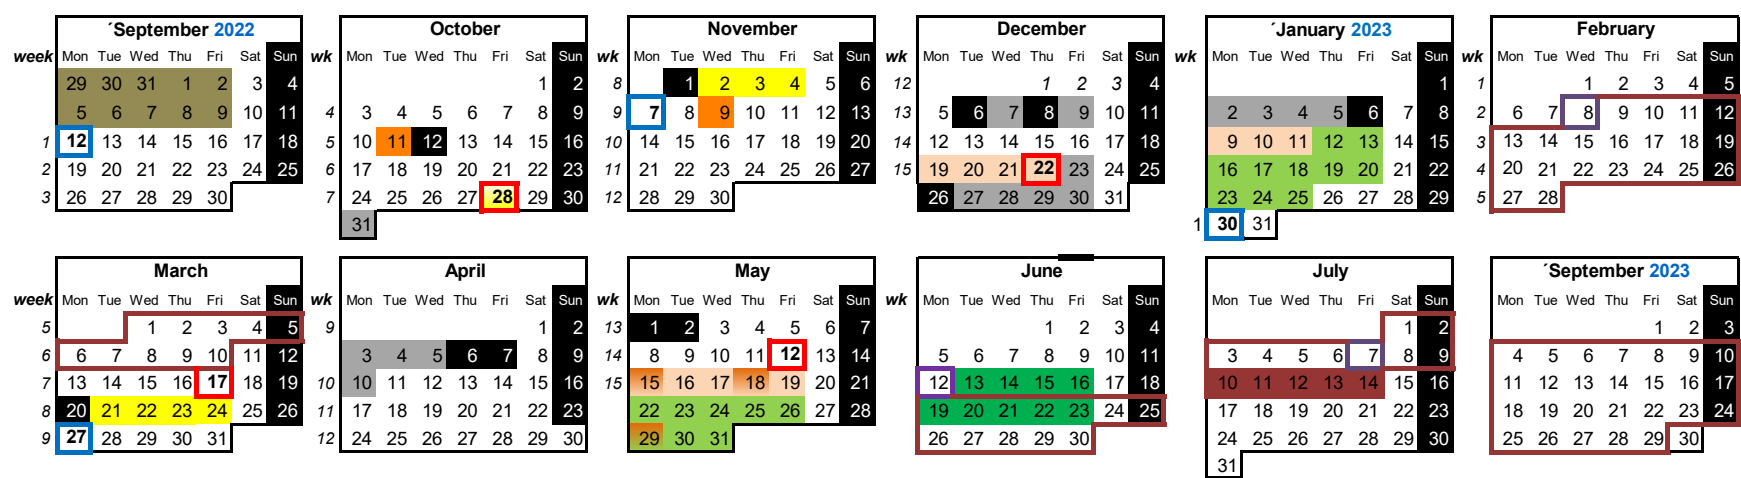

## ACADEMIC CALENDAR YEAR 2022/23 GRADUATE STUDIES - MASTERS

Non school days	Bank Holidays	Academic dates	1st Semester	2nd Semester	Other dates		
31 October	Local holidays (provisional) Getafe: 18 & 29 May Leganés: 11 Oct & 14 Aug Madrid-PT: 9 Nov & 15 May	Zero Courses	Aug 29 - Sept 9				
7 & 9 December		Start of classes (semester)	12 September	30 January	1st SEM    2nd SEM		
23 Dec a 5 Jan		Start of classes (term)	12 Sept / 7 Nov	31 Jan / 27 Mar	Surveys	Week 7	Week 7
3 to 10 April		Recoveries and Tutoring	Week 15	Week 15	Term 1	Week 7	Week 7
		Possibility of advanced exams			Surveys	Week 14	Week 14
		End of classes (semester)	22 December	12 May	Term 2 and the rest	Week 14	Week 14
		End of classes (term)	28 Oct / 22 Dec	17 Mar / 12 May	Closing of minutes	08-feb	12-jun
	State and regional holidays (provisional) and CAM	Exams (term call)	28 Oct - 4 Nov	21-24 March	ordinary exams		
		Term week: 8			Closing of minutes	07-jul	
		Exams (ordinary call)	12 - 25 January	22 - 31 May	extraordinary call		
		Exams (extraordinary call)	13-23 June		Ceremonies	10-14 July	
		Master Thesis Defense	Defense Periods	Registration deadline	Defense Periods	Updated 22.09.22	
			February-March	30-nov-22	9 Feb - 10 March	Approval by the Governing Council: February 2022	
			June-July	31-mar-23	19 June - 14 July		
			September	31-mar-23	4-29 September		

**Note:**  
 The 2023 holidays, especially the local ones, may vary according to the official dates approved by the competent administration  
 (\*) Master in Legal Practice and Professional Masters of the Engineering School have peculiarities regarding the overall schedule will be posted on their websites