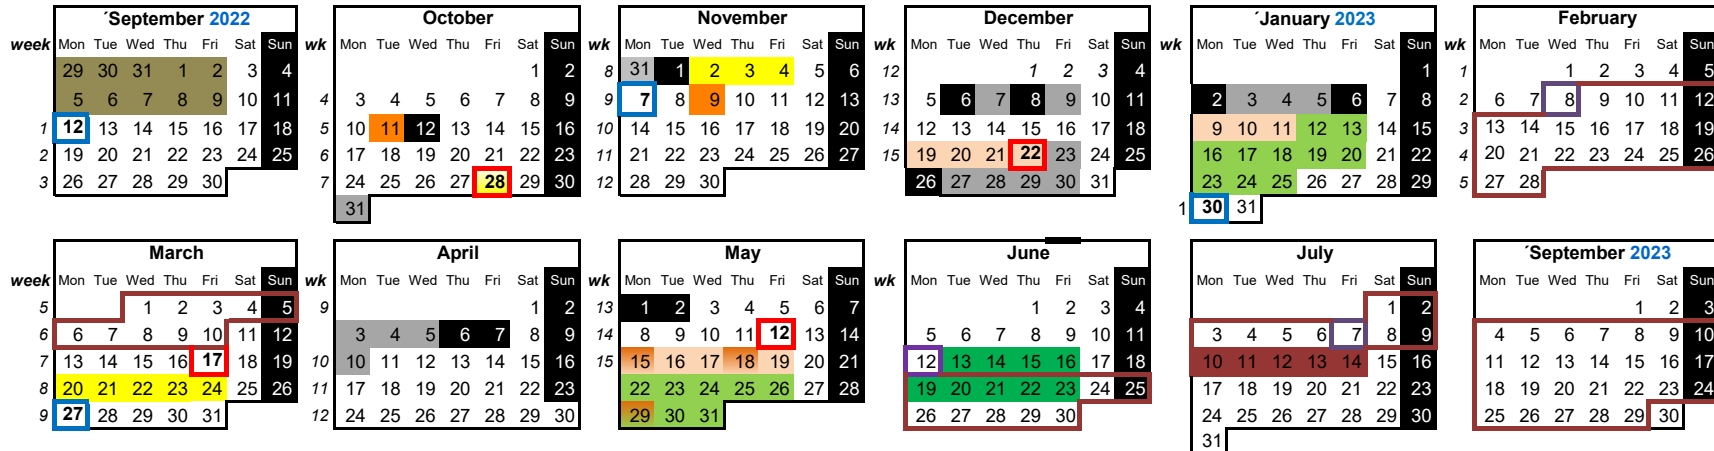

**ACADEMIC CALENDAR YEAR 2022/23
GRADUATE STUDIES - MASTERS**

Non school days	Bank Holidays	Academic dates	1st Semester	2nd Semester	Other dates	
31 October 7 & 9 December 23 Dec a 5 Jan 3 to 10 April	Local holidays (provisional) Getafe 18 & 29 May Leganés 11 Oct & 14 Aug Madrid-PT 9 Nov & 15 May State and regional holidays (provisional) and CAM	Zero Courses Start of classes (semester) Start of classes (term) Recoveries and Tutoring Possibility of advanced exams End of classes (semester) End of classes (term) Exams (term call) Term week: 8 Exams (ordinary call) Exams (extraordinary call)	Aug 29 - Sept 9 12 September 12 Sept / 7 Nov Week 15 22 December 28 Oct / 22 Dec 28 Oct - 4 Nov 12 - 25 January 13-23 June	 30 January 31 Jan / 27 Mar Week 15 12 May 17 Mar / 12 May 20-24 March 22 - 31 May 13-23 June		
					1st SEM	2nd SEM
					Surveys	Week 7
					Term 1	Week 7
					Surveys	Week 14
					Term 2 and the rest	Week 14
					Closing of minutes ordinary exams	08-feb 12-jun
					Closing of minutes extraordinary call	07-jul
					Ceremonies	10-14 July
		Master Thesis Defense	Defense Periods February-March June-July September	Registration deadline 30-nov-22 31-mar-23 31-mar-23	Defense Periods 9 Feb - 10 March 19 June - 14 July 4-29 September	
					Updated 11.01.22	
					Approval by the Governing Council: February 2022	

Note:

The 2023 holidays, especially the local ones, may vary according to the official dates approved by the competent administration

(*) Master in Legal Practice and Professional Masters of the Engineering School have peculiarities regarding the overall schedule will be posted on their websites