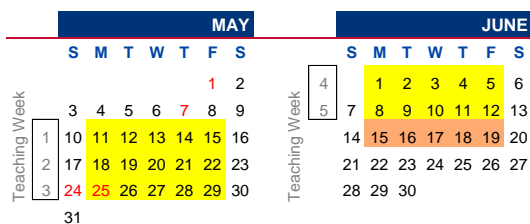

SPECIAL TERM II

2020