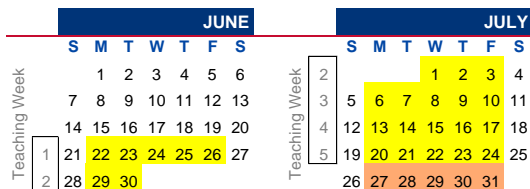

Notes:

- (1) All dates are subject to change at the discretion of the University.
- (2) Research students in graduate programmes are expected to work on their research projects throughout the period of their candidature subject to the student terms, requirements and entitlements.

Notice to All Undergraduate NSMen:

MINDEF IN-CAMP TRAINING CALL-UP PERIODS

Year of Study	No. of Weeks	Call-Up Periods	
1st	12	9 Dec 2019 - 5 Jan 2020	8 Jun - 2 Aug 2020
2nd and 3rd	10		22 Jun - 2 Aug 2020
		4 weeks	6 or 8 weeks