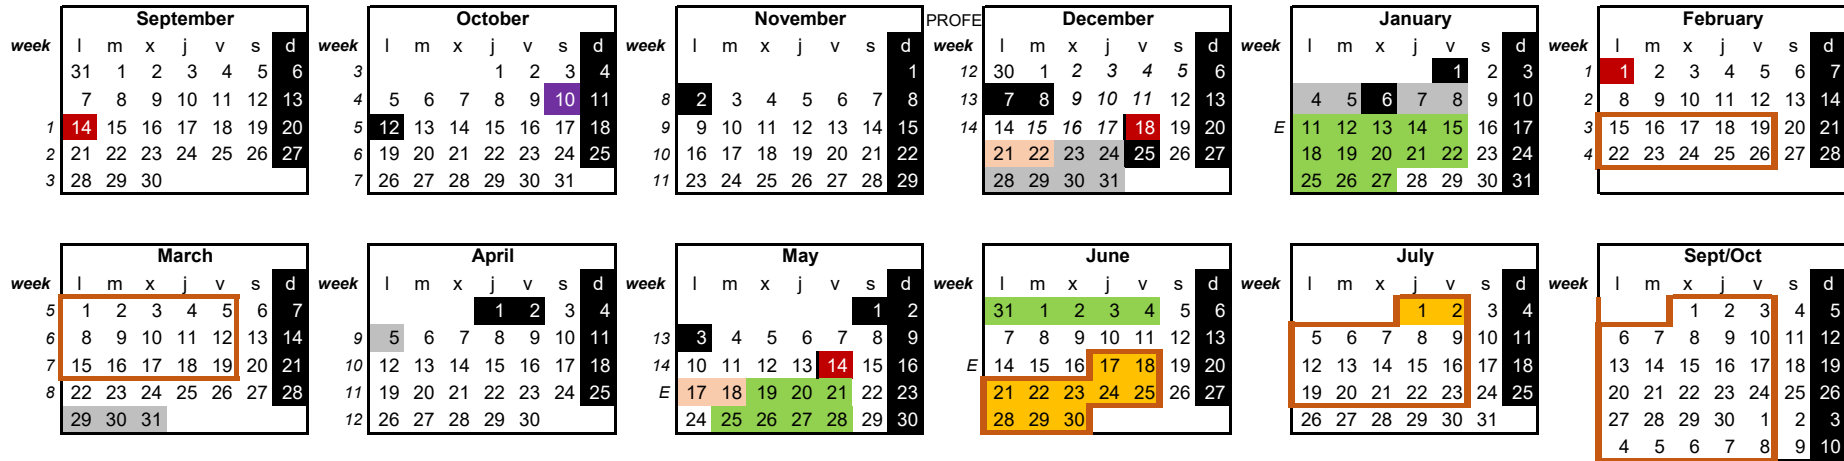

ACADEMIC CALENDAR YEAR 2020/21
PROFESSIONAL DEGREES - SCHOOL OF GRADUATE STUDIES/SCHOOL OF ENGINEERING*

National bank holidays and CAM (provisional)	
12 Oct; 2 Nov; 7,8, 25 Dec; 1, 6 Jan; 1, 2 Apr; 1,3 May; and ¿16 Aug?	
Local bank holidays (provisional)	
Leganés:	10 Oct and ¿16 Aug?
Not school days	
23 Dec to 8 Jan	
29 March to 5 April	

	SEMESTER 1	SEMESTER 2
WELCOME, TITLE PRES., COURSES ZERO, ETC	01 to 11 Sept	
START CLASSES	14-sep	01-feb
END CLASSES	18-dic	14-may
RECOVERIES AND TUTORING	21 and 22 Dec	17 and 18 May
EXAMS Mobility Non-EU students	21 and 22 Dec	
EXAMS Ordinary Call	11 to 27 Jan	19 May al 02 Jun
EXÁMENES Extraordinary Call	17 Jun al 02 Jul	
MASTER THESIS DEFENSE	15 Feb-19 Mar	17 Jun-23 Jul; 1 Sep-8 Oct