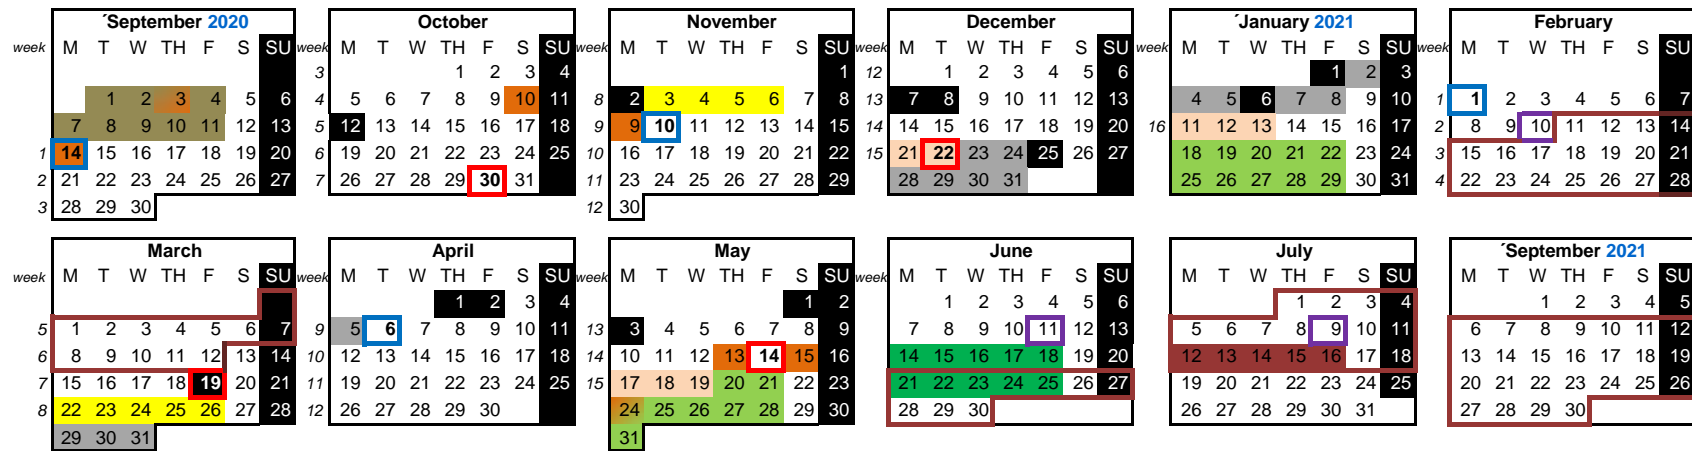

ACADEMIC CALENDAR YEAR 2020/21 GRADUATE STUDIES - MASTERS

Not school days	Bank Holidays	Academic Dates	Semester 1	Semester 2	Other dates
23 Dec - 8 Jan 29 Mar - 5 Apr	Local Bank Holidays	Courses 0 and Formative Complements	1-11 September		
	Getafe	Opening of Classes Semester	14 September	1 February	
	Leganés	Opening of Classes Term	14 Sept / 10 Nov	1 Feb / 6 April	
	Madrid-PT	Recoveries and Tutoring	Week 15	Week 15	
		Possibility of advanced exams			
		End of Classes Semester	22 December	14 May	
		End of Classes Term	30 Oct / 22 Dec	19 March / 14 May	
		Subject Exams			
		Term week 7-8	3-6 November	22-26 March	
		Ordinary exams	18-29 January	20 - 31 May	
	National bank holidays and CAM	Retake exams	14-25 June		
		Master Thesis Defense	Defense periods	Max. Date Registration	Defense periods
			February-March	30-Nov-20	11 Feb - 12 March
			June-July	06-Apr-21	21 June - 18 July
			September	06-Apr-21	6-30 September
					Approval by the Executive Board 18-12-2019
					Approval by the Governing Council 04-02-2020
					Update: 13-01-21

Note:

The 2021 holidays, especially the local ones, may vary according to the official dates approved by the competent administration.

(*) Master in Legal Practice and Professional Masters of the Higher Polytechnic School have peculiarities regarding the overall schedule will be posted on their websites