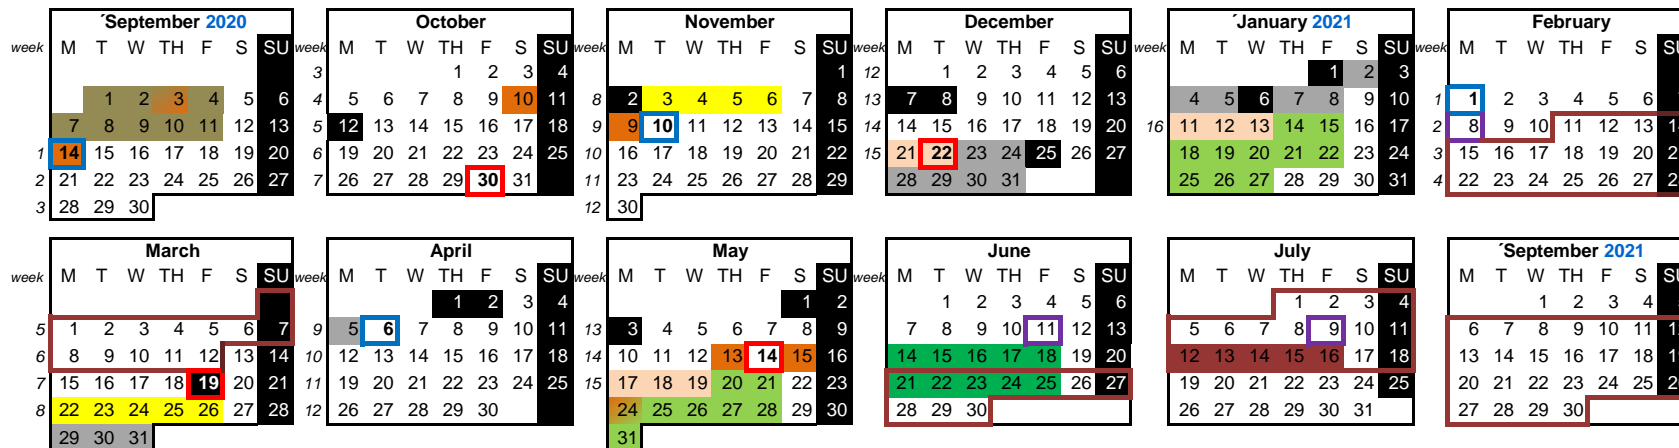

**ACADEMIC CALENDAR YEAR 2020/21  
GRADUATE STUDIES - MASTERS**

Not school days	Bank Holidays	Academic Dates	Semester 1	Semester 2	Other dates
23 Dec - 8 Jan 29 Mar - 5 Apr	Local Bank Holidays	<b>Courses 0 and Formative Complements</b>	1-11 September		
	Getafe	<b>Opening of Classes Semester</b>	14 September	1 February	
	Leganés	<b>Opening of Classes Term</b>	14 Sept / 10 Nov	1 Feb / 6 April	
	Madrid-PT	<b>Recoveries and Tutoring</b>	Week 15	Week 15	
		<b>Possibility of advanced exams</b>			
		<b>End of Classes Semester</b>	22 December	14 May	
		<b>End of Classes Term</b>	30 Oct / 22 Dec	19 March / 14 May	
		<b>Subject Exams</b>	3-6 November	22-26 March	
		<b>Term week 7-8</b>			
		<b>Ordinary exams</b>	14-27 January	20 - 31 May	
	<b>National bank holidays and CAM</b>	<b>Retake exams</b>	14-25 June		
		<b>Master Thesis</b>	<b>Defense periods</b>	<b>Max. Date Registration</b>	<b>Defense periods</b>
			February-March	30-Nov-20	11 Feb - 12 March
			June-July	06-Apr-21	21 June - 18 July
			September	06-Apr-21	6-30 September
					Approval by the Executive Board 18-12-2019
					Approval by the Governing Council 04-02-2020

**Note:**

The 2021 holidays, especially the local ones, may vary according to the official dates approved by the competent administration.

(\*) Master in Legal Practice and Professional Masters of the Higher Polytechnic School have peculiarities regarding the overall schedule will be posted on their websites