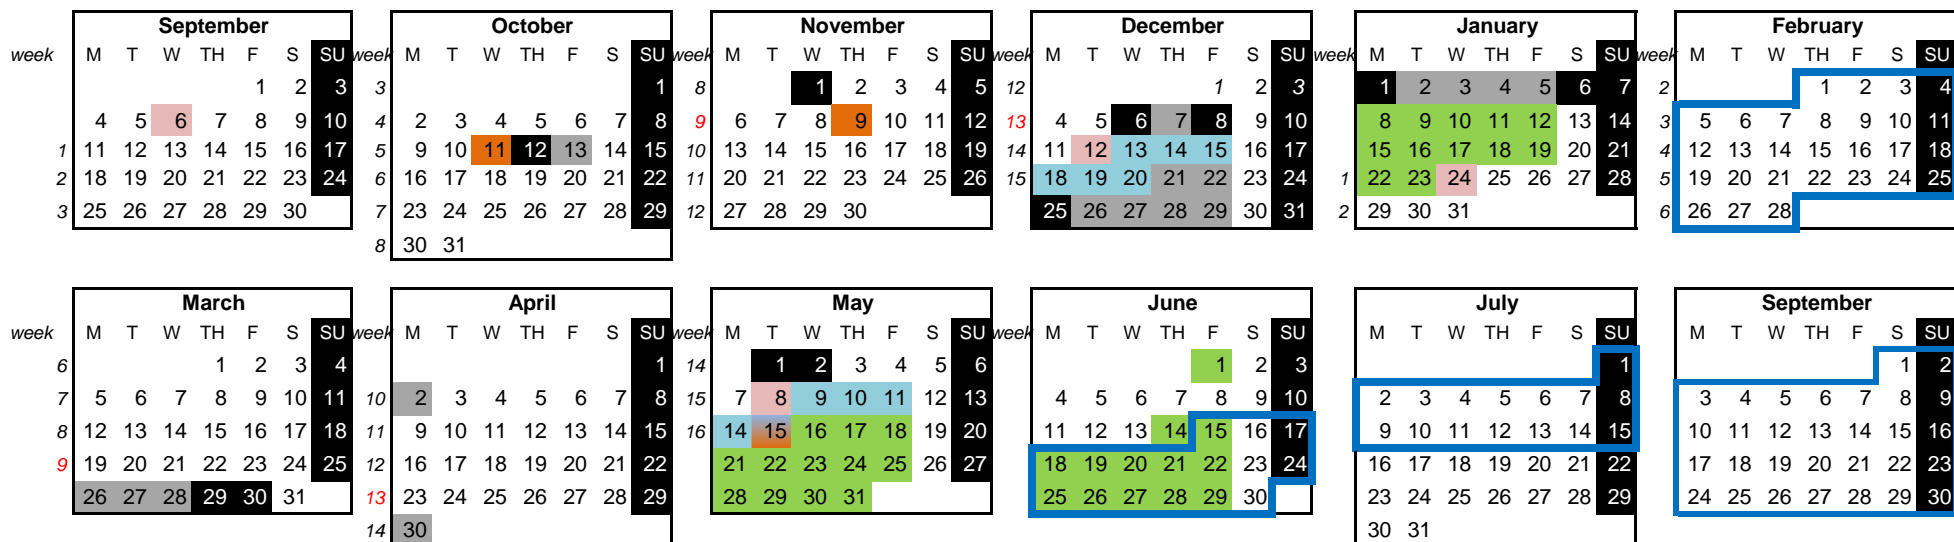

ACADEMIC CALENDAR COURSE 2017/18
PROFESSIONAL DEGREES - SCHOOL OF GRADUATE STUDIES/SCHOOL OF ENGINEERING

Not school days	Bank Holidays	Academic Dates		
		1st TERM	2nd TERM	
13 oct	Leganés: 11 oct & 16 ago Madrid-PT: 9 nov & 15 may	OPENNING OF CLASSES	06-sep	24-jan
7 dec		END OF CLASSES	12-dec	8-may
21 dec a 7 jan		RECOVERY AND TUTORING	13 a 20 dic	9 a 15 may
26 mar a 2 april		EXAMS	8 a 23 jan	16 may - 1 june
30 april		RETAKE EXAMS	14 - 29 june	
		Master Thesis Defense	1 - 28 february	15 june - 15 july
				1-30 september

Note:

The 2018 holidays, especially local, can vary according to the official dates approved by the competent authorities.

* Masters in Industrial Engineering, Telecommunications Engineering, Aeronautical Engineering and Informatics Engineering