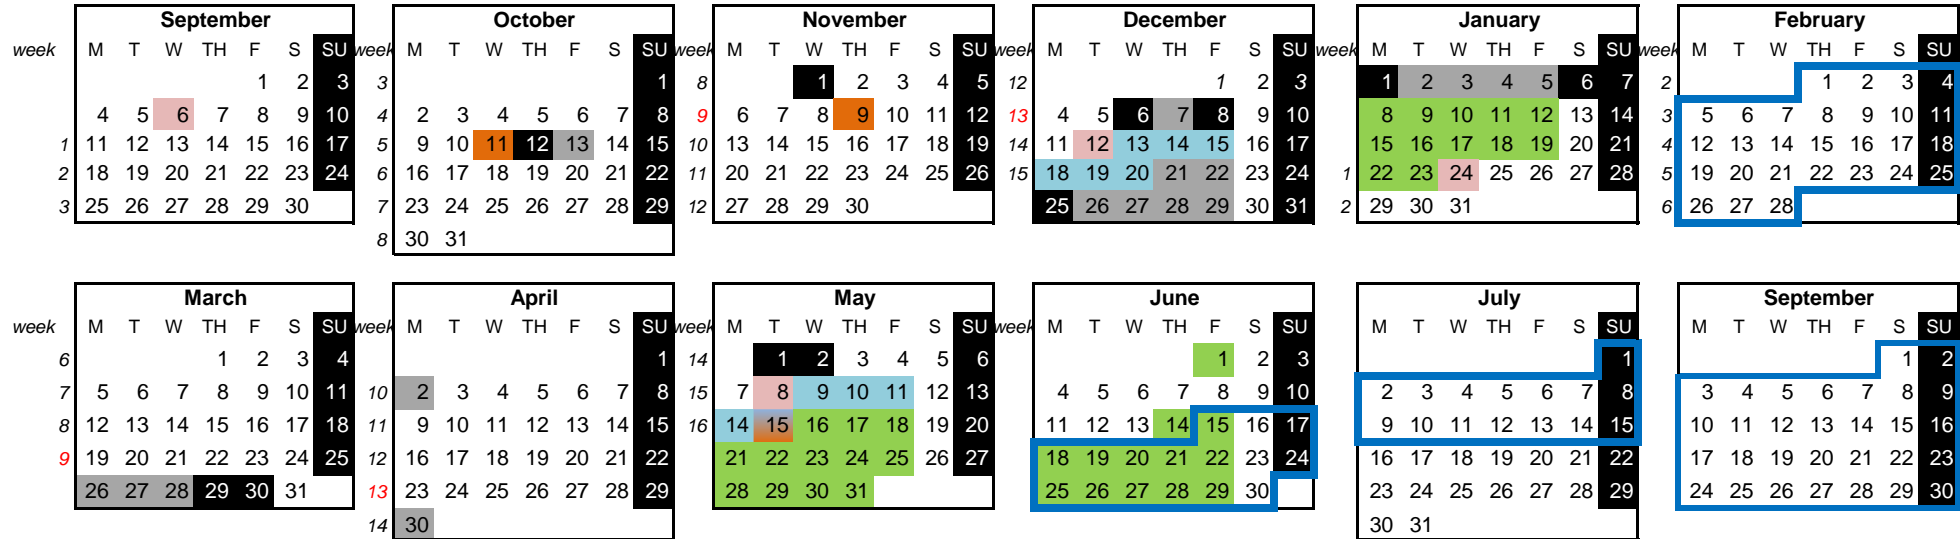

## PROFESSIONAL DEGREES - SCHOOL OF GRADUATE STUDIES/SCHOOL OF ENGINEERING

Not school days	Bank Holidays	Academic Dates							
		1st TERM	2nd TERM						
<table border="1" style="width: 100%;"> <tr><td>13 oct</td></tr> <tr><td>7 dec</td></tr> <tr><td>21 dec a 7 jan</td></tr> <tr><td>26 mar a 2 april</td></tr> <tr><td>30 april</td></tr> </table>	13 oct	7 dec	21 dec a 7 jan	26 mar a 2 april	30 april	Leganés: 11 oct & 16 ago Madrid-PT: 9 nov & 15 may	OPENNING OF CLASSES	06-sep	24-jan
	13 oct								
	7 dec								
	21 dec a 7 jan								
	26 mar a 2 april								
	30 april								
	END OF CLASSES	12-dec	8-may						
RECOVERY AND TUTORING	13 a 20 dic	9 a 15 may							
EXAMS	8 a 23 jan	16 may - 1 june							
RETAKE EXAMS	14 - 29 june								
Master Thesis Defense	1 - 28 february	15 june - 15 july							
		1-30 september							