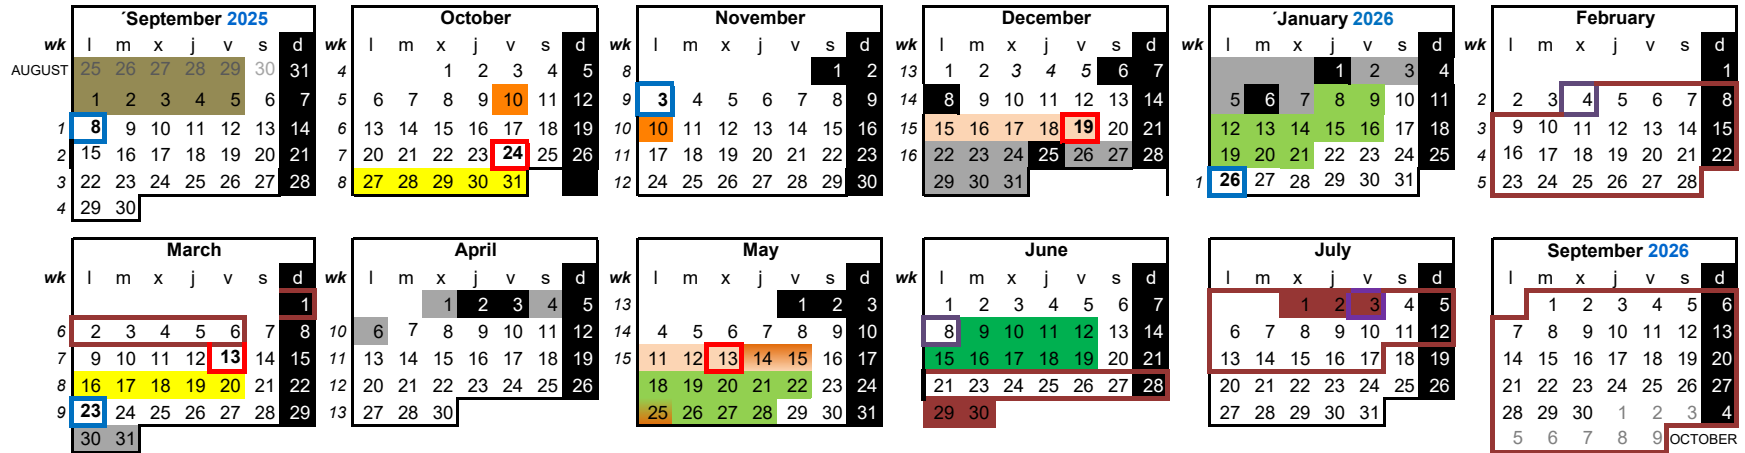

ACADEMIC CALENDAR YEAR 2025/26
GRADUATE STUDIES - MASTERS

Non school days	Bank Holidays	Academic dates	1st Semester	2nd Semester	Other dates		
22 Dec to 7 Jan 30 Mar to 6 Apr (Provisional)	Local holidays (PENDING) Getafe 14 & 25 May Leganés 10 Oct & 17 Aug Madrid-PT 10 Nov & 15 May State and regional holidays and CAM	Zero Courses and Formative Complements	25 Aug - 5 Sep				
		Start of classes (semester)	8 September	26 January	C1 C2		
		Start of classes (term)	8 Sept / 3 Nov	26 Jan / 23 Mar	Surveys Term 1	Week 7 Week 7	
		Recoveries and Tutoring	Week 15	Week 15	Surveys Term 2 and the rest	Week 14 Week 14	
		End of classes (semester)	19 December	13 May	Closing of minutes ordinary exams	04-feb 08-jun	
		End of classes (term)	24 Oct / 19 Dec	13 Mar / 13 May	Closing of minutes extraord. exams	03-jul	
		Exams (term call)	27-31 October	16-20 March	Ceremonies	29 June - 3 July	
		Term week: 8					
		Exams (ordinary call)	8-21 January	18 - 28 May			
		Exams (extraordinary call)	9-19 June				
		Master Thesis Defense	Defense Periods	Registration deadline	Defense Periods	Updated 04.11.24	
			February-March	30 Nov 25	5 Feb - 6 Mar	Approval by the Governing Council: December 2024	
			June-July	31 Jan 26	21 Jun - 17 Jul		
			September	31 Jan 26	1 Sep - 9 Oct		

Notes:

The 2026 holidays, especially the local ones, may vary according to the official dates approved by the competent administration

(*) Master in Legal Practice and Representation and Professional Masters of the Engineering School have peculiarities regarding the overall schedule will be posted on their websites