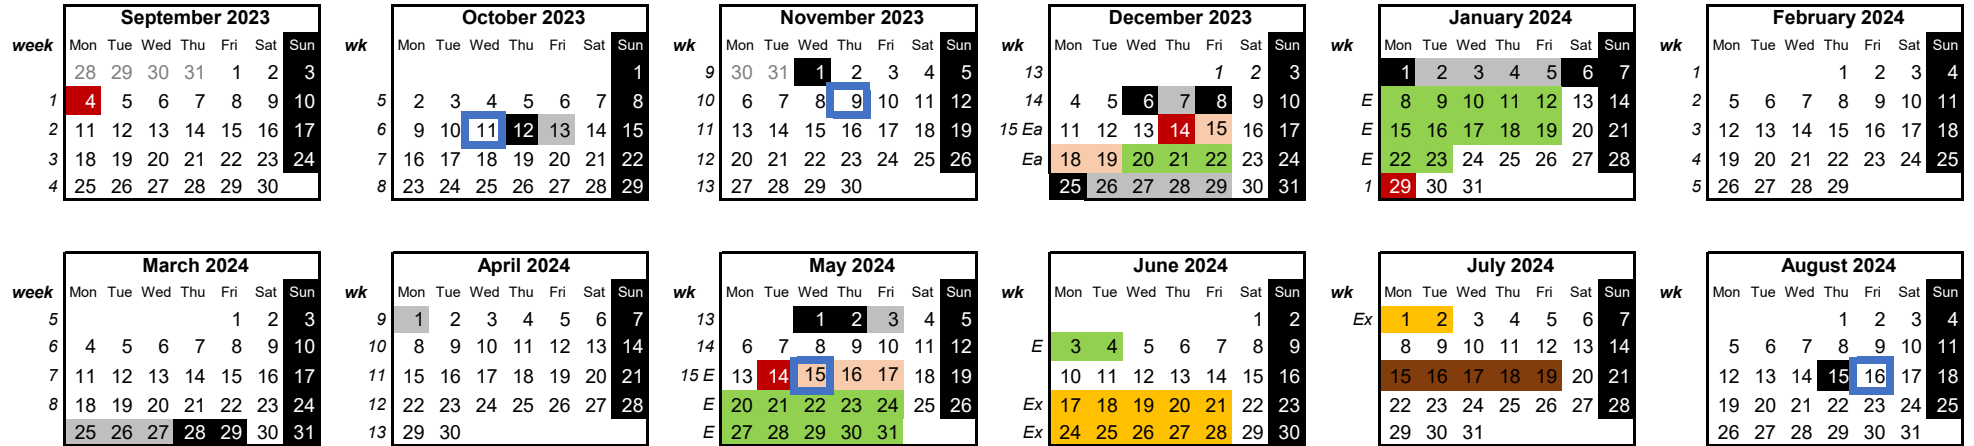

ACADEMIC CALENDAR YEAR 2023/24
PROFESSIONAL DEGREES - SCHOOL OF GRADUATE STUDIES/SCHOOL OF ENGINEERING (*)

State and regional holidays (provisional)	
2023: 12 Oct; 1 Nov; 6, 8, 25 Dec // 2024: 1, 6 Jan; 28, 29 Mar; 1, 2 May; 15 Aug	
Local holidays (provisional)	
Leganés:	11 Oct & 16 Aug
Puerta de Toledo:	9 Nov & 15 May
Non-school days	
13 October	
7 December	
26 Dec to 5 Jan	
25 Mar to 1 Apr	
3 May	

	1st SEMESTER	2nd SEMESTER
WELCOME, PRESENTATION OF DEGREES, ETC.	01 to 8 Sept	
START OF CLASSES	04-sep	29 Jan
END OF CLASSES	14 Dec	14-may
Recoveries and Tutoring sessions	15 to 19 Dec	15 to 17 May
EXAMS ordinary call (block 1)	20 to 22 Dec	
EXAMS ordinary call (block 2)	08 to 23 Jan	20 May to 04 Jun
EXAMS extraordinary call	17 June to 2 July	
CEREMONIES	15 to 19 July	

(*) Masters in Industrial Engineering, Telecommunications Engineering, Aeronautical Engineering and Informatics Engineering.
 Teaching model: 3 ECTS subjects have 1 session per week and are taught throughout the semester.
 2024's holidays, especially local ones, may vary depending on the official dates approved by the competent administration.