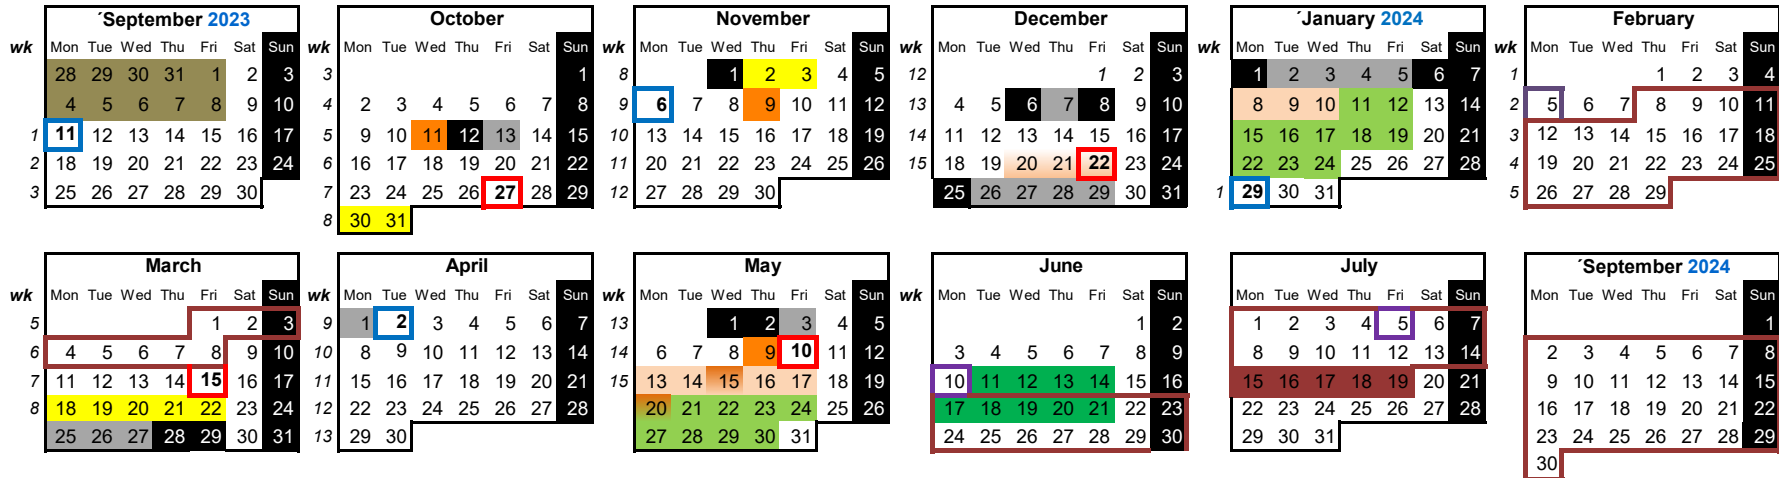

**ACADEMIC CALENDAR YEAR 2023/24
GRADUATE STUDIES - MASTERS**

Non school days	Bank Holidays	Academic dates	1st Semester	2nd Semester	Other dates	
13 October	Local holidays (provisional)	Zero Courses and Formative Complements	28 Aug - 8 Sep			
7 December		Start of classes (semester)	11 September	29 Jan		
26 Dec to 5 Jan	Getafe 9 & 20 May	Start of classes (term)	11 Sep / 6 Nov	29 Jan / 2 April		
25 Mar to 1 Apr	Leganés 11 Oct & 14 Aug	Recoveries and Tutoring	Week 15	Week 15		
3 May	Madrid-PT 9 Nov & 15 May	Possibility of advanced exams				
		End of classes (semester)	22 December	10 May		
		End of classes (term)	27 Oct / 22 Dec	15 March / 10 May		
	State and regional holidays (provisional) and CAM	Exams (term call)	30 Oct - 3 Nov	18-22 March		
		Term week: 8				
		Exams (ordinary call)	11-24 January	20 - 30 May		
		Exams (extraordinary call)	11-21 June			
		Master Thesis Defense	Defense Periods	Registration deadline	Defense Periods	
			February-March	30-nov-23	8 Feb - 8 March	
			June-July	31-ene-24	17 June - 14 July	
			September	31-ene-24	2-30 September	
			Updated 08.11.22			
			Approval by the Governing Council: December 2022			

Note:

The 2024 holidays, especially the local ones, may vary according to the official dates approved by the competent administration

(*) Master in Legal Practice and Professional Masters of the Engineering School have peculiarities regarding the overall schedule will be posted on their websites