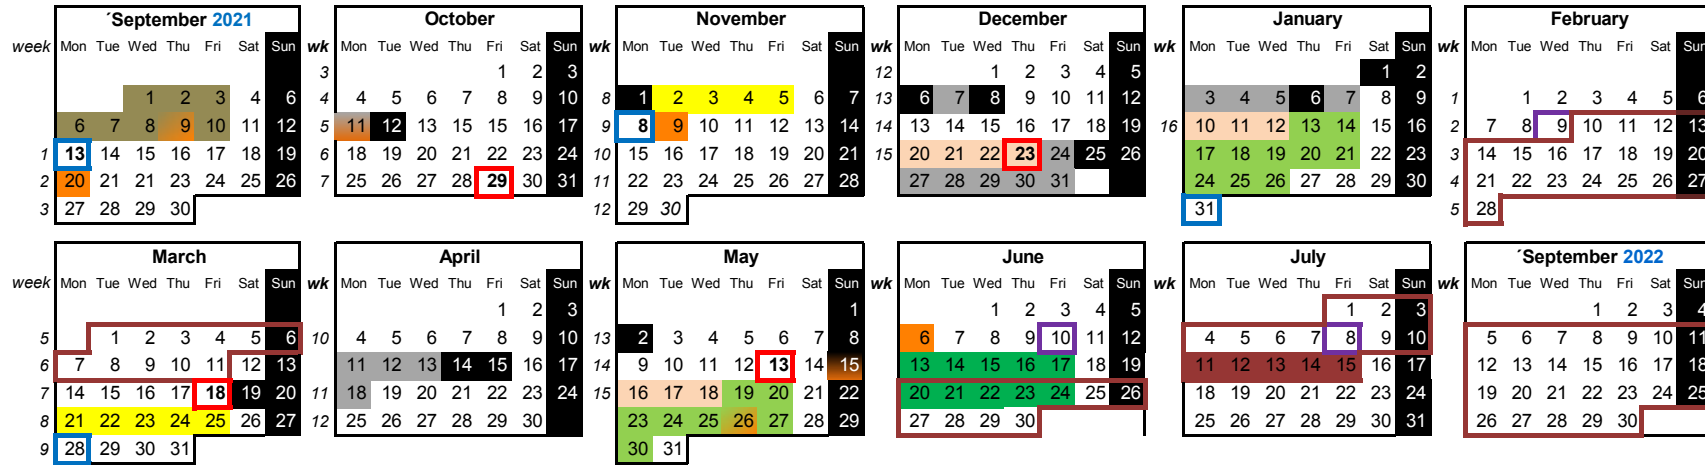

**ACADEMIC CALENDAR YEAR 2021/22  
GRADUATE STUDIES - MASTERS**

Non school days		Academic dates	1st Semester	2nd Semester	Other dates		
11 October	Local holidays (provisional)	<b>Zero Courses</b>	1-10 september				
7 December							
24 Dec to 7 Jan	Getafe	<b>Start of classes (semester)</b>	13 september	31 jan	<b>1st SEM 2nd SEM</b>		
11 to 18 April	Leganés	<b>Start of classes (term)</b>	13 sept / 8 nov	31 jan / 28 march	Surveys	Week 7	Week 7
	Madrid-PT	<b>Recoveries and Tutoring</b>	Week 15	Week 15	Term 1		
		<b>Possibility of advanced exams</b>			Surveys	Week 13	Week 13
		<b>End of classes (semester)</b>	23 dec	13 may	Term 2		
		<b>End of classes (term)</b>	29 oct / 23 dec	18 mar / 13 may	Closing of minutes	09-feb	10-jun
	State and regional holidays (provisional)	<b>Exams (term call)</b>	2-5 november	21-25 march	ordinary exams		
		<b>Term week: 8</b>			Closing of minutes	08-jul	
		<b>Exams (ordinary call)</b>	13-26 jan	19 may - 30 may	extraordinary call		
		<b>Exams (extraordinary call)</b>	13-24 june		Ceremonies	11-15 jul	
		<b>Master Thesis Defense</b>	<b>Defense Periods</b>	<b>Registration deadline</b>	<b>Defense Periods</b>	<b>Approval by the Executive Board:</b>	
			February-March	30-nov-21	10 febr - 11 mar	01/20/2021	
			June-July	06-abr-22	20 june - 15 july	<b>Approval by the Governing Council:</b>	
			September	06-abr-22	5-30 september	02/11/2021	

**Note:**

The 2021 holidays, especially the local ones, may vary according to the official dates approved by the competent administration

(\*) Master in Legal Practice and Professional Masters of the Engineering School have peculiarities regarding the overall schedule will be posted on their websites