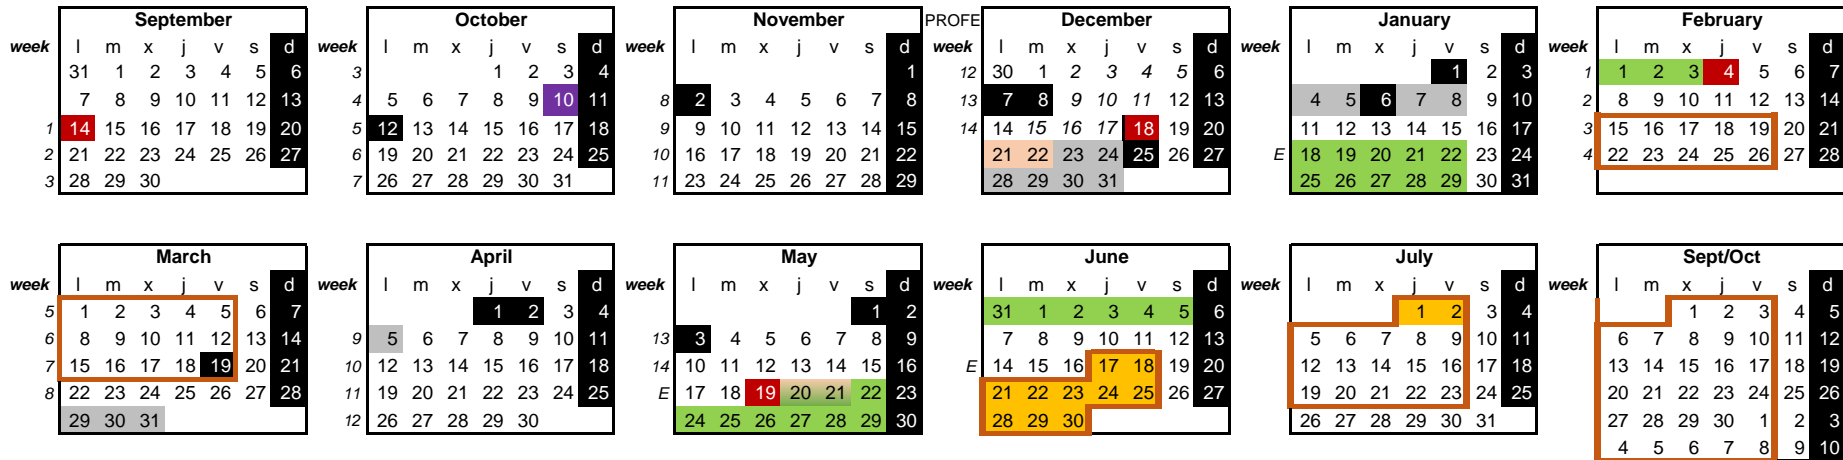

**ACADEMIC CALENDAR YEAR 2020/21**  
**PROFESSIONAL DEGREES - SCHOOL OF GRADUATE STUDIES/SCHOOL OF ENGINEERING\***

National bank holidays and CAM (provisional)	
12 Oct; 2 Nov; 7,8, 25 Dec; 1, 6 Jan; 19 mar; 1, 2 Apr; 1,3 May; 14 Aug	
Local bank holidays (provisional)	
Leganés:	10 Oct and 14 Aug
Not school days	
23 Dec to 8 Jan	
29 March to 5 April	

	SEMESTER 1	SEMESTER 2
WELCOME, TITLE PRES., COURSES ZERO, ETC	01 to 11 Sept	
START CLASSES	14-sep	04-feb
END CLASSES	18-dic	19-may
RECOVERIES AND TUTORING	21 and 22 Dec	20 and 21 May
EXAMS Mobility Non-EU students	21 and 22 Dec	
EXAMS Ordinary Call	18 Jan to 03 Feb	20 May to 05 Jun
EXÁMENES Extraordinary Call	17 Jun al 02 Jul	
MASTER THESIS DEFENSE	15 Feb-19 Mar	17 Jun-23 Jul; 1 Sep-8 Oct